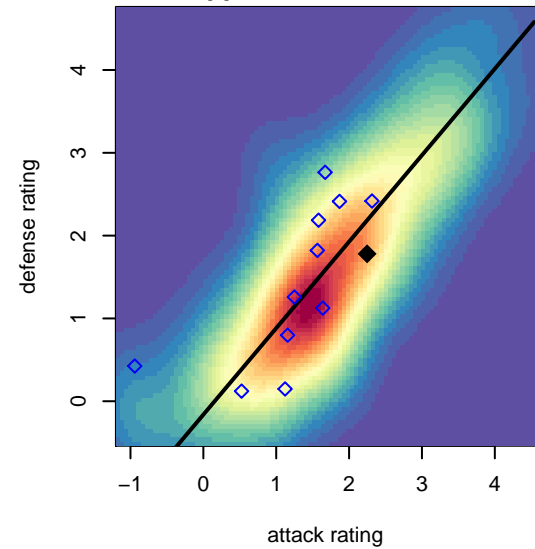

Crossfire Select Mallalieu G99

Crossfire Select
 Redmond, WA
 G99 total strength=1381
 attack=9.46 defense=5.93

alt names used:
 Crossfire Select G99 Mallalieu
 Crossfire Select G99 Mallalieu
 Crossfire Select G99-Mallalieu

Venues played:
 2014 Capital Cup GU15
 2014 Crossfire Select Cup GU15 Gold
 2014 WYS Presidents Cup G99 Division 1

Crossfire Select Mallalieu G99
 Dots are actual minus expected GF (blue circles) and GA (red triangles).
 Blue line is smoothed change in attack strength. Red is smoothed change in defense strength.

**attack and defense variance (black dot)
relative to other teams
and top 10 in region**

**attack and defense rating
relative to others at age
and all opponents in last 13 months**

**attack and defense rating
relative to others at age
and all opponents in last 13 months**

Performance relative to 13 month average

Performance relative to 13 month average

Distribution of opponents
 Red = Lose zone, Blue = Win zone, Green = Even
 Black line separates win/lose zones

lot. A=Neither has attack advantage, B=Opponent has both attack and defense advantage, C=Opponent has both attack and defense disadvantage, D=Both have