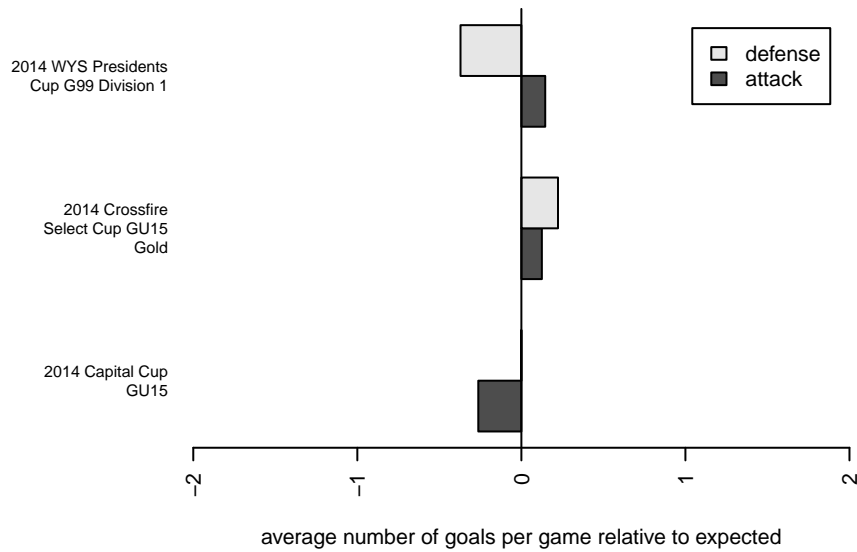

Venues played:
 2014 Capital Cup GU15
 2014 Crossfire Select Cup GU15 Gold
 2014 WYS Presidents Cup G99 Division 1

Crossfire Select Mallalieu G99
 Dots are actual minus expected GF (blue circles) and GA (red triangles).
 Blue line is smoothed change in attack strength. Red is smoothed change in defense strength.

**attack and defense variance (black dot)
relative to other teams
and top 10 in region**

**attack and defense rating
relative to others at age
and all opponents in last 13 months**

**attack and defense rating
relative to others at age
and all opponents in last 13 months**

Performance relative to 13 month average

Performance relative to 13 month average

Distribution of opponents
 Red = Lose zone, Blue = Win zone, Green = Even
 Black line separates win/lose zones

lot. A=Neither has attack advantage, B=Opponent has both attack and defense advantage, C=Opponent has both attack and defense disadvantage, D=Both have