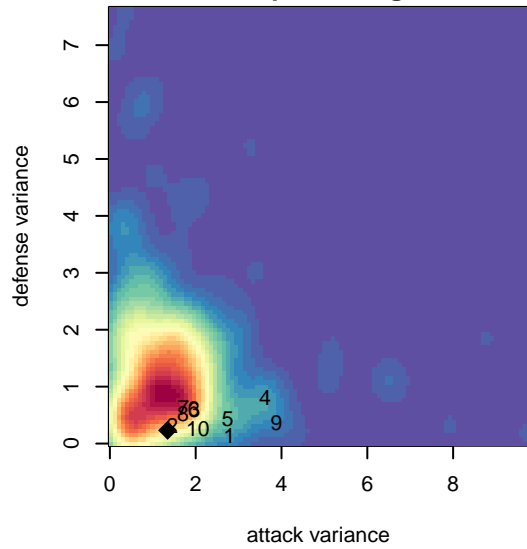

Crossfire Select Mallalieu G99

Crossfire Select
 Redmond, WA
 G99 total strength=1381
 attack=9.46 defense=5.93

alt names used:
 Crossfire Select G99 Mallalieu
 Crossfire Select G99 Mallalieu
 Crossfire Select G99-Mallalieu

Venues played:
 2014 Capital Cup GU15
 2014 Crossfire Select Cup GU15 Gold
 2014 WYS Presidents Cup G99 Division 1

Crossfire Select Mallalieu G99
 Dots are actual minus expected GF (blue circles) and GA (red triangles).
 Blue line is smoothed change in attack strength. Red is smoothed change in defense strength.

**attack and defense variance (black dot)
relative to other teams
and top 10 in region**

**attack and defense rating
relative to others at age
and all opponents in last 13 months**

**attack and defense rating
relative to others at age
and all opponents in last 13 months**

Performance relative to 13 month average

Performance relative to 13 month average

Distribution of opponents
 Red = Lose zone, Blue = Win zone, Green = Even
 Black line separates win/lose zones

lot. A=Neither has attack advantage, B=Opponent has both attack and defense advantage, C=Opponent has both attack and defense disadvantage, D=Both have