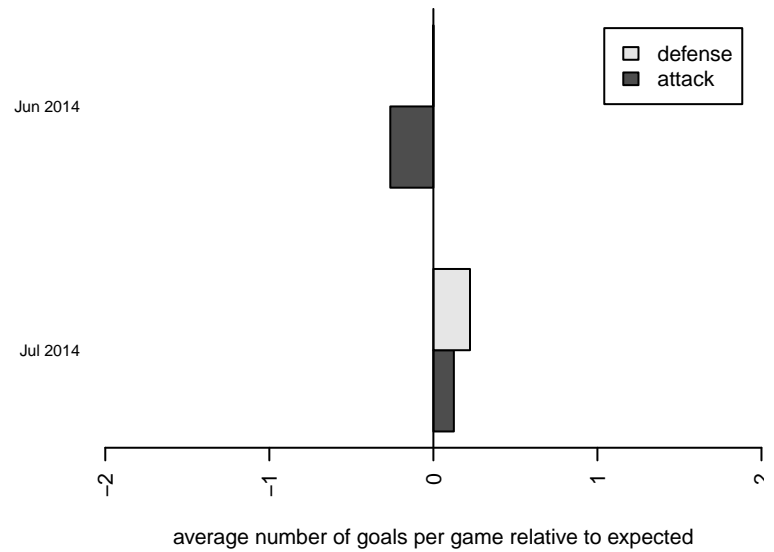

Venues played:
 2014 Capital Cup GU15
 2014 Crossfire Select Cup GU15 Gold
 2014 WYS Presidents Cup G99 Division 1

Crossfire Select Mallalieu G99
 Dots are actual minus expected GF (blue circles) and GA (red triangles).
 Blue line is smoothed change in attack strength. Red is smoothed change in defense strength.

**attack and defense variance (black dot)
relative to other teams
and top 10 in region**

**attack and defense rating
relative to others at age
and all opponents in last 13 months**

**attack and defense rating
relative to others at age
and all opponents in last 13 months**

Performance relative to 13 month average

Performance relative to 13 month average

Distribution of opponents
 Red = Lose zone, Blue = Win zone, Green = Even
 Black line separates win/lose zones

lot. A=Neither has attack advantage, B=Opponent has both attack and defense advantage, C=Opponent has both attack and defense disadvantage, D=Both have