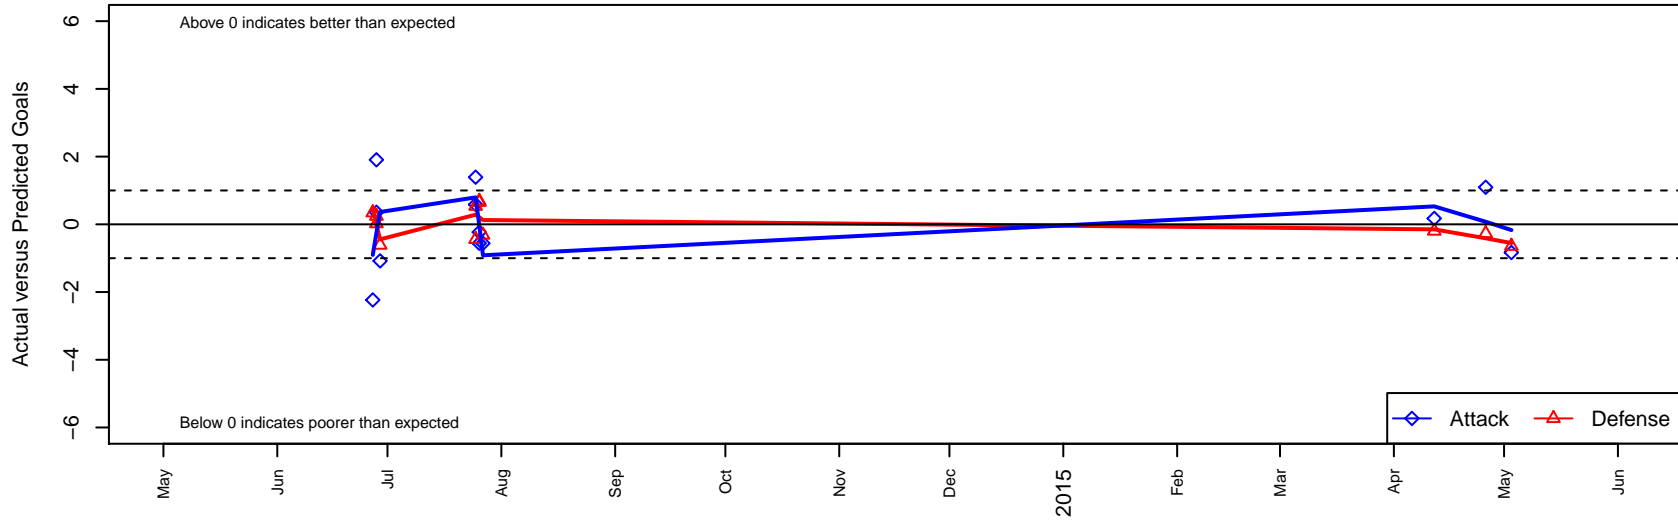

Crossfire Select Mallalieu G99

Crossfire Select
 Redmond, WA
 G99 total strength=1381
 attack=9.46 defense=5.93

alt names used:
 Crossfire Select G99 Mallalieu
 Crossfire Select G99 Mallalieu
 Crossfire Select G99-Mallalieu

Venues played:
 2014 Capital Cup GU15
 2014 Crossfire Select Cup GU15 Gold
 2014 WYS Presidents Cup G99 Division 1

Crossfire Select Mallalieu G99
 Dots are actual minus expected GF (blue circles) and GA (red triangles).
 Blue line is smoothed change in attack strength. Red is smoothed change in defense strength.

**attack and defense variance (black dot)
relative to other teams
and top 10 in region**

**attack and defense rating
relative to others at age
and all opponents in last 13 months**

**attack and defense rating
relative to others at age
and all opponents in last 13 months**

Performance relative to 13 month average

Performance relative to 13 month average

Distribution of opponents
 Red = Lose zone, Blue = Win zone, Green = Even
 Black line separates win/lose zones

lot. A=Neither has attack advantage, B=Opponent has both attack and defense advantage, C=Opponent has both attack and defense disadvantage, D=Both have