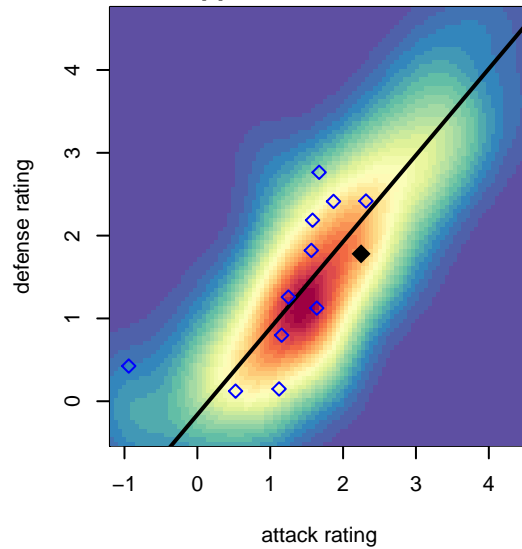

Crossfire Select Mallalieu G99

Crossfire Select
 Redmond, WA
 G99 total strength=1381
 attack=9.46 defense=5.93

alt names used:
 Crossfire Select G99 Mallalieu
 Crossfire Select G99 Mallalieu
 Crossfire Select G99-Mallalieu

Venues played:
 2014 Capital Cup GU15
 2014 Crossfire Select Cup GU15 Gold
 2014 WYS Presidents Cup G99 Division 1

Crossfire Select Mallalieu G99
 Dots are actual minus expected GF (blue circles) and GA (red triangles).
 Blue line is smoothed change in attack strength. Red is smoothed change in defense strength.

**attack and defense variance (black dot)
relative to other teams
and top 10 in region**

**attack and defense rating
relative to others at age
and all opponents in last 13 months**

**attack and defense rating
relative to others at age
and all opponents in last 13 months**

Performance relative to 13 month average

Performance relative to 13 month average

Distribution of opponents
 Red = Lose zone, Blue = Win zone, Green = Even
 Black line separates win/lose zones

lot. A=Neither has attack advantage, B=Opponent has both attack and defense advantage, C=Opponent has both attack and defense disadvantage, D=Both have