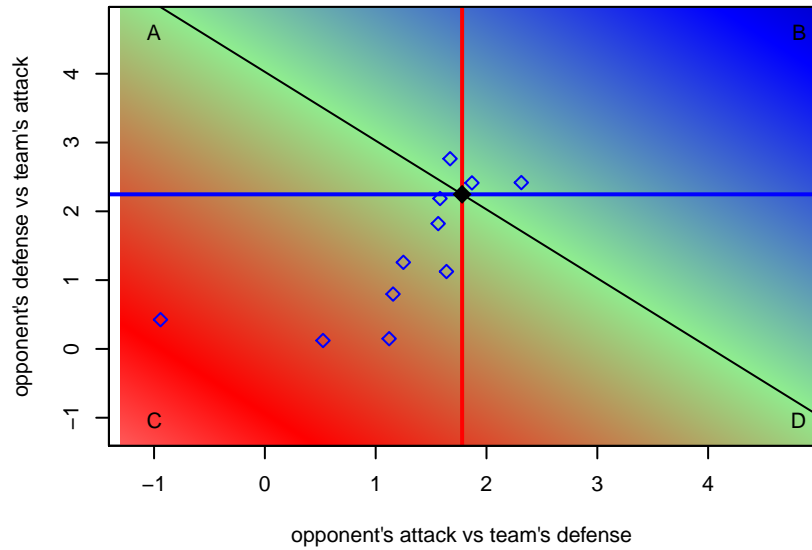

Venues played:
 2014 Capital Cup GU15
 2014 Crossfire Select Cup GU15 Gold
 2014 WYS Presidents Cup G99 Division 1

Crossfire Select Mallalieu G99
 Dots are actual minus expected GF (blue circles) and GA (red triangles).
 Blue line is smoothed change in attack strength. Red is smoothed change in defense strength.

**attack and defense variance (black dot)
relative to other teams
and top 10 in region**

**attack and defense rating
relative to others at age
and all opponents in last 13 months**

**attack and defense rating
relative to others at age
and all opponents in last 13 months**

Performance relative to 13 month average

Performance relative to 13 month average

Distribution of opponents
 Red = Lose zone, Blue = Win zone, Green = Even
 Black line separates win/lose zones

lot. A=Neither has attack advantage, B=Opponent has both attack and defense advantage, C=Opponent has both attack and defense disadvantage, D=Both have